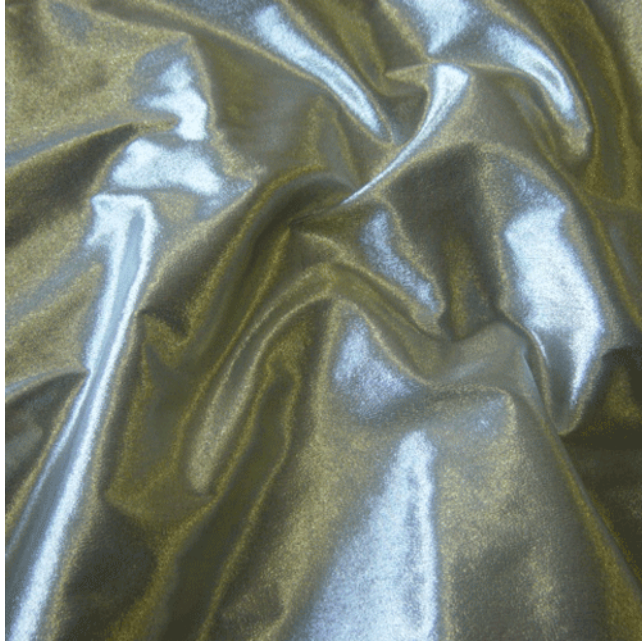

KBT Ltd
Carlton Business Centre
132 Saltley Road, Saltley
Birmingham
B7 4TH

FabricUK.com

Tel: 0121 359 2349
Fax: 0121 359 7784

Paper Lami Fabric

Available Colours:

Silver

Royal

Product code: KBT135-F10-B366
Selected Colour: **Silver**
Width: 112cm
Price: £5.99/mtr

Description:

Metallic Paper Lame fabric is a light weight, nylon and metallic yarn dyed fabric.

Fabric Width: 112cm

Perfect for decorating, display, craft, costumes, fancy dress, Christmas, special effects,

uses for this fabric are almost endless