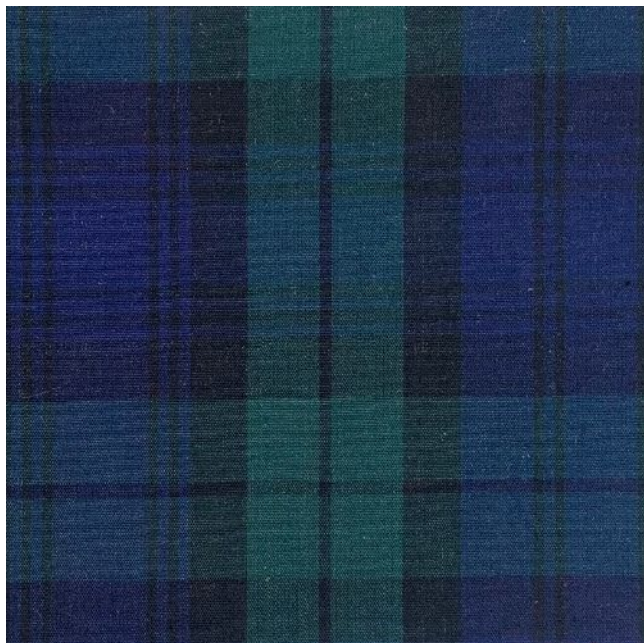

## Poly Cotton Tartan

### Available Colours:

Thompson 1

19

24

Beige 25

35

Campbell Clan  
Modern 60

Campbell  
Dress Modern  
63

Product code: KBT11730-F126  
**Selected Colour:** **Thompson 1**  
Width: 145cm  
Price: £8.99/mtr

### Description:

Polyester Cotton Tartan Fabric

65% Polyester 35% Cotton woven colours in a vertical, horizontal and criss-cross fashion to create the tartan check effect, the yarn is dyed before woven yielding a high quality tartan check, ideal for kilts, plaids and blankets.