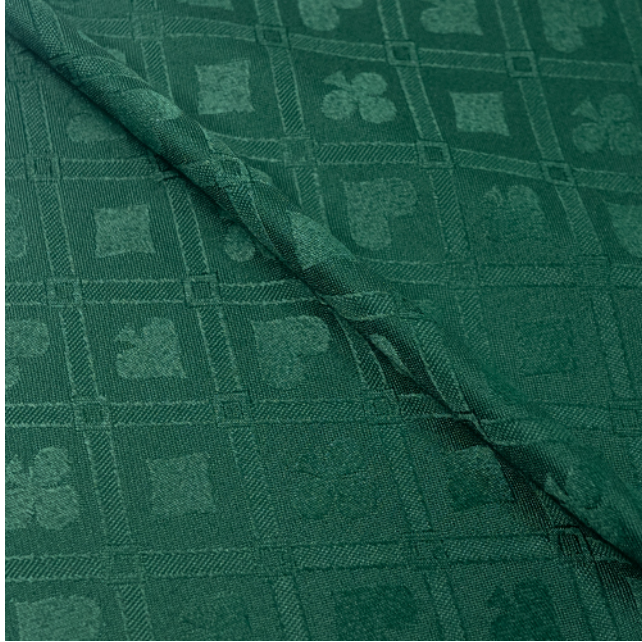

KBT Ltd
Carlton Business Centre
132 Saltley Road, Saltley
Birmingham
B7 4TH

FabricUK.com

Tel: 0121 359 2349
Fax: 0121 359 7784

Gaming Table Cover

Available Colours:

Emerald

Product code:	KBT13536-U138
Selected Colour:	Emerald
Width:	145cm
Price:	£16.99/mtr

Description:

This fabric is widely used on domestic, private and commercial playing card tables i.e. poker, blackjack, craps and baccarat, not forgetting its many uses in casinos.