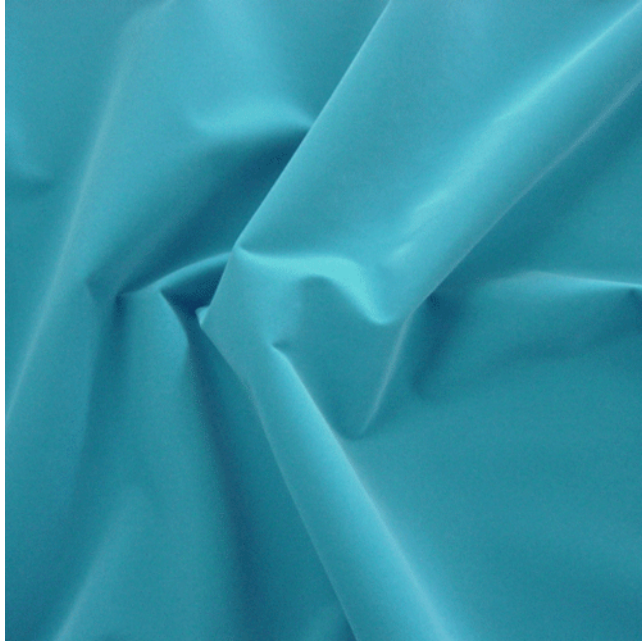

KBT Ltd
Carlton Business Centre
132 Saltley Road, Saltley
Birmingham
B7 4TH

FabricUK.com

Tel: 0121 359 2349
Fax: 0121 359 7784

Velveteen Fabric

Available Colours:

Turquoise

Product code: KBT165-F41-B58
Selected Colour: **Turquoise**
Width: 137cm
Price: £6.75/mtr

Description:

Velveteen fabric, an imitation velvet fabric with a soft plain one pattern very fine close nap with a slight slope to the pile, nylon backed with a mat sheen, no drape qualities as of ordinary velvet, many uses are for recovering panels, headboards, jewellery boxes, jewellery counter displays. width of fabric is 137cm.